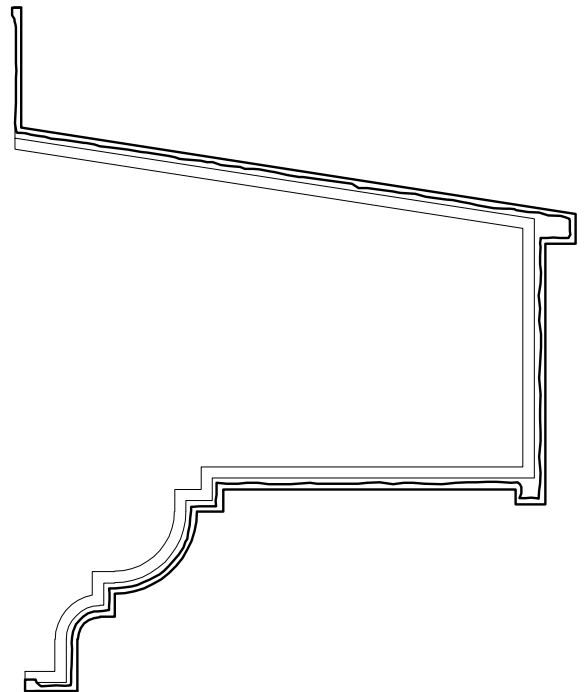

CN-109
 HEIGHT 1'-11 1/4"
 DEPTH 2'-0 3/8"

CN-108
 HEIGHT 2'-1 1/2"
 DEPTH 2'-0 3/8"

CN-111
 HEIGHT 4'-9"
 DEPTH 2'-8"

CN-110
 HEIGHT 1'-10 3/4"
 DEPTH 1'-6 1/2"

CORPORATE HEADQUARTERS
 18 TECHNOLOGY DRIVE
 SUITE #134
 IRVINE, CA 92618
 PH: 949 - 502 - 3321
 FX: 949 - 502 - 3319