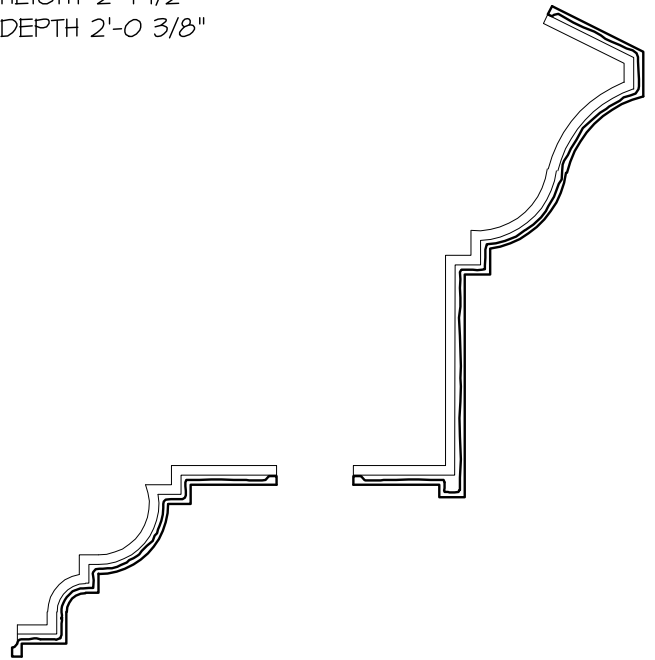

CN-109
 HEIGHT 1'-11 1/4"
 DEPTH 2'-0 3/8"

CN-108
 HEIGHT 2'-1 1/2"
 DEPTH 2'-0 3/8"

CN-111
 HEIGHT 4'-9"
 DEPTH 2'-8"

CN-110
 HEIGHT 1'-10 3/4"
 DEPTH 1'-6 1/2"

CORPORATE HEADQUARTERS
 18 TECHNOLOGY DRIVE
 SUITE #134
 IRVINE, CA 92618
 PH: 949 - 502 - 3321
 FX: 949 - 502 - 3319