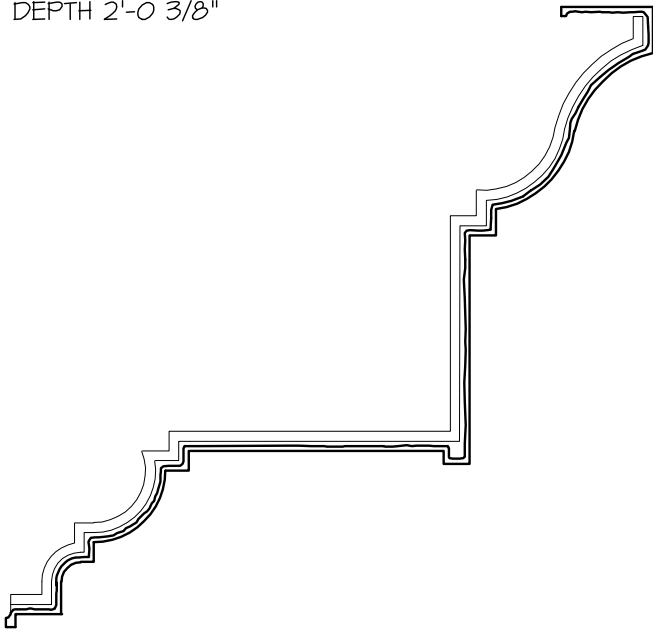

CN-109
 HEIGHT 1'-11 1/4"
 DEPTH 2'-0 3/8"

CN-108
 HEIGHT 2'-1 1/2"
 DEPTH 2'-0 3/8"

CN-111
 HEIGHT 4'-9"
 DEPTH 2'-8"

CN-110
 HEIGHT 1'-10 3/4"
 DEPTH 1'-6 1/2"

CORPORATE HEADQUARTERS
 18 TECHNOLOGY DRIVE
 SUITE #134
 IRVINE, CA 92618
 PH: 949 - 502 - 3321
 FX: 949 - 502 - 3319