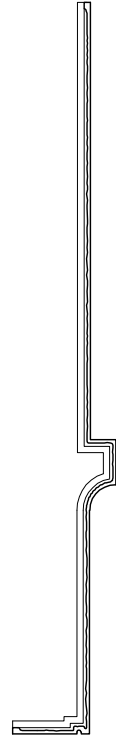

CN-121
 HEIGHT 1'-8 3/4"
 DEPTH 11 7/8"

CN-120
 HEIGHT 1'-4 7/8"
 DEPTH 1'-2 5/8"

CN-123
 HEIGHT 2'-10"
 DEPTH 10 3/4"

CN-122
 HEIGHT 3'-6 5/8"
 DEPTH 6"

CORPORATE HEADQUARTERS
 18 TECHNOLOGY DRIVE
 SUITE #134
 IRVINE, CA 92618
 PH: 949 - 502 - 3321
 FX: 949 - 502 - 3319

EMAIL : info@decassociates.com
 WEBSITE : www.decassociates.com

PROJECT: CORNICES		SHEET NO.
JOB NO:		
TITLE: STANDARD PRODUCT LINE		
TITLE:		PAGE
SCALE:	DRAWN BY:	OF